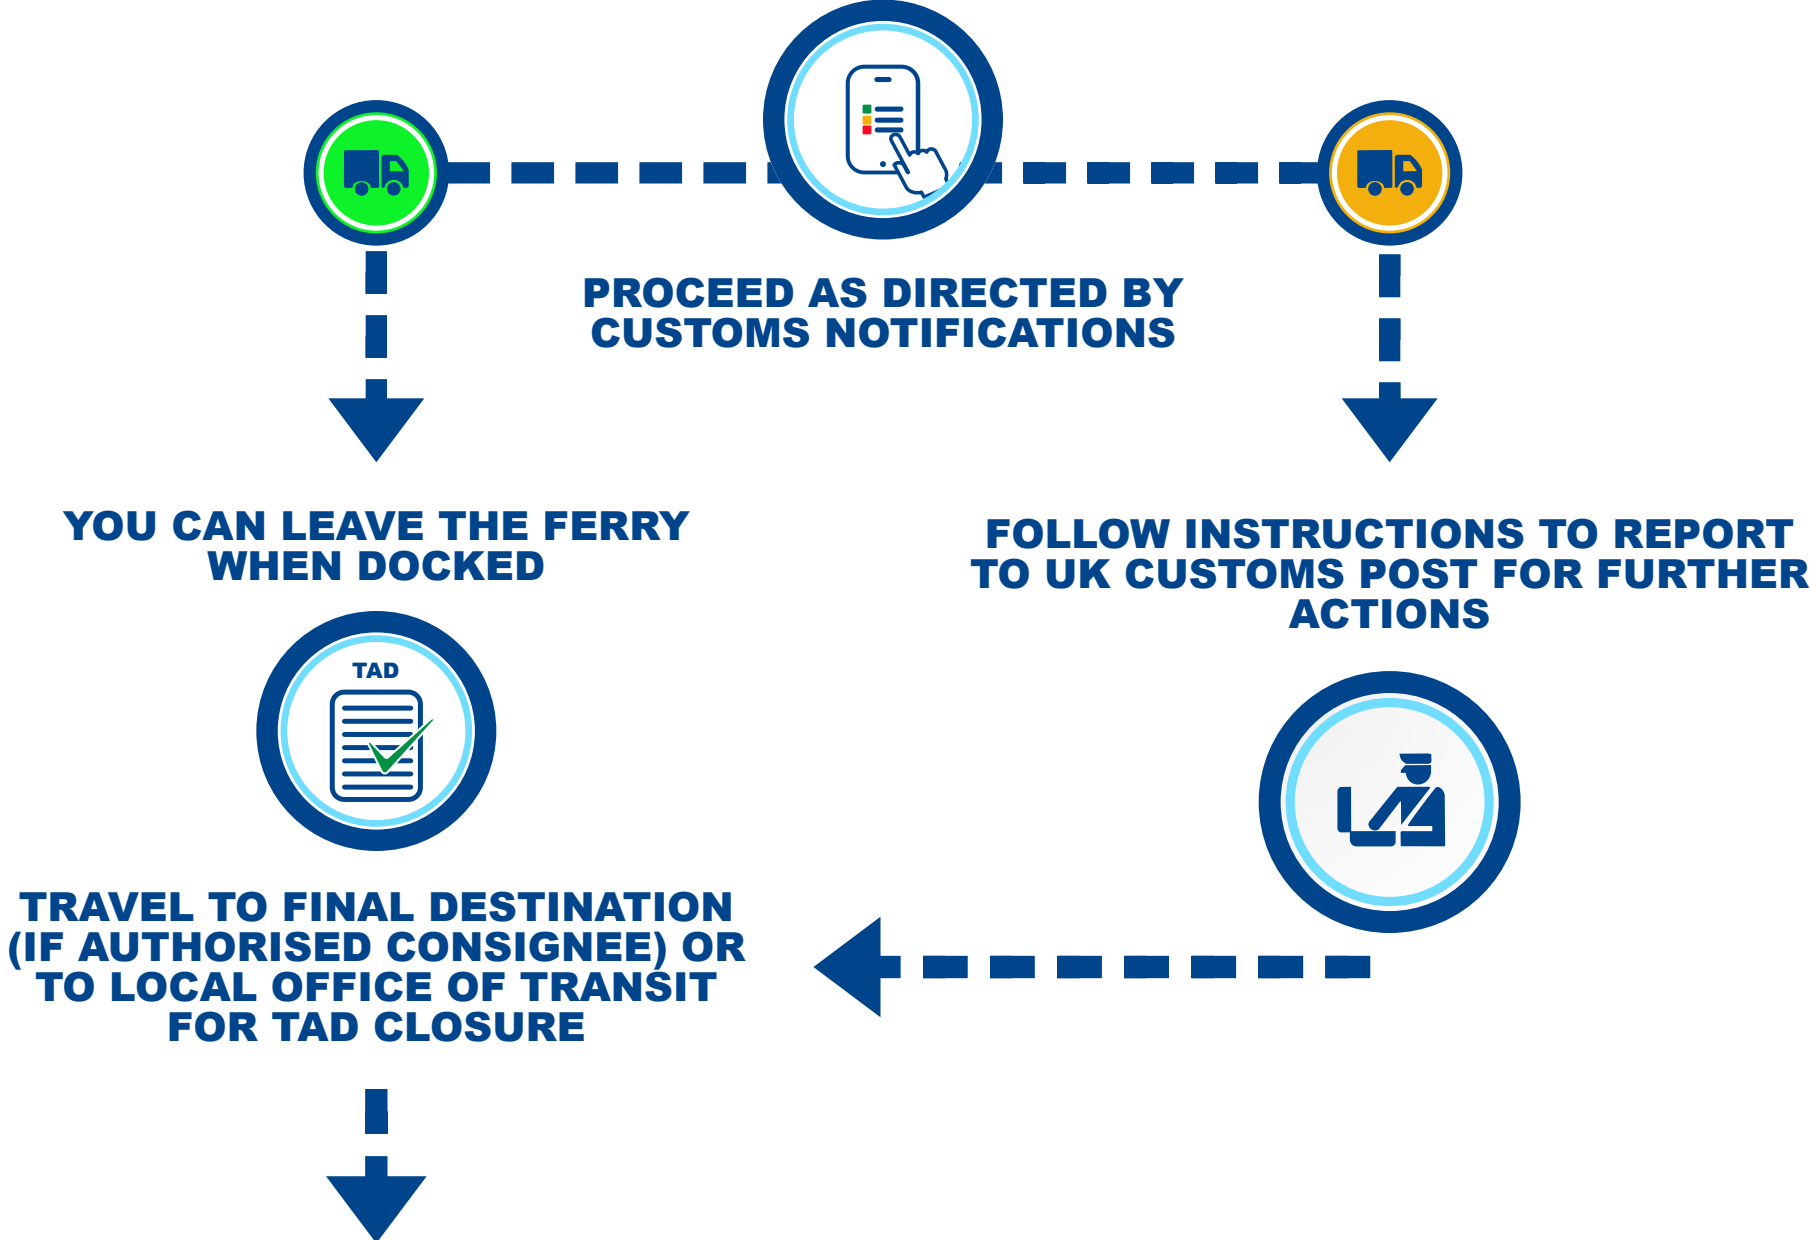

**BEFORE ARRIVAL**  
YOU MUST HAVE:

**ON BOARD**

YOU MUST CHECK YOUR LOAD'S CUSTOMS STATUS:

CHECK APP FOR CUSTOMS STATUS

GREEN STATUS

ORANGE CUSTOMS STATUS

**LEAVING THE PORT**

DEPENDING ON YOUR STATUS:

**\* GVMS /GMR IS REQUIRED FROM 01/01/21 ON CONTROLLED GOODS & TRANSIT**

VISIT [MOTIS.COM/BREXIT/HEALTHCERTS](https://www.motis.com/brexit/healthcerts) FOR MORE INFORMATION