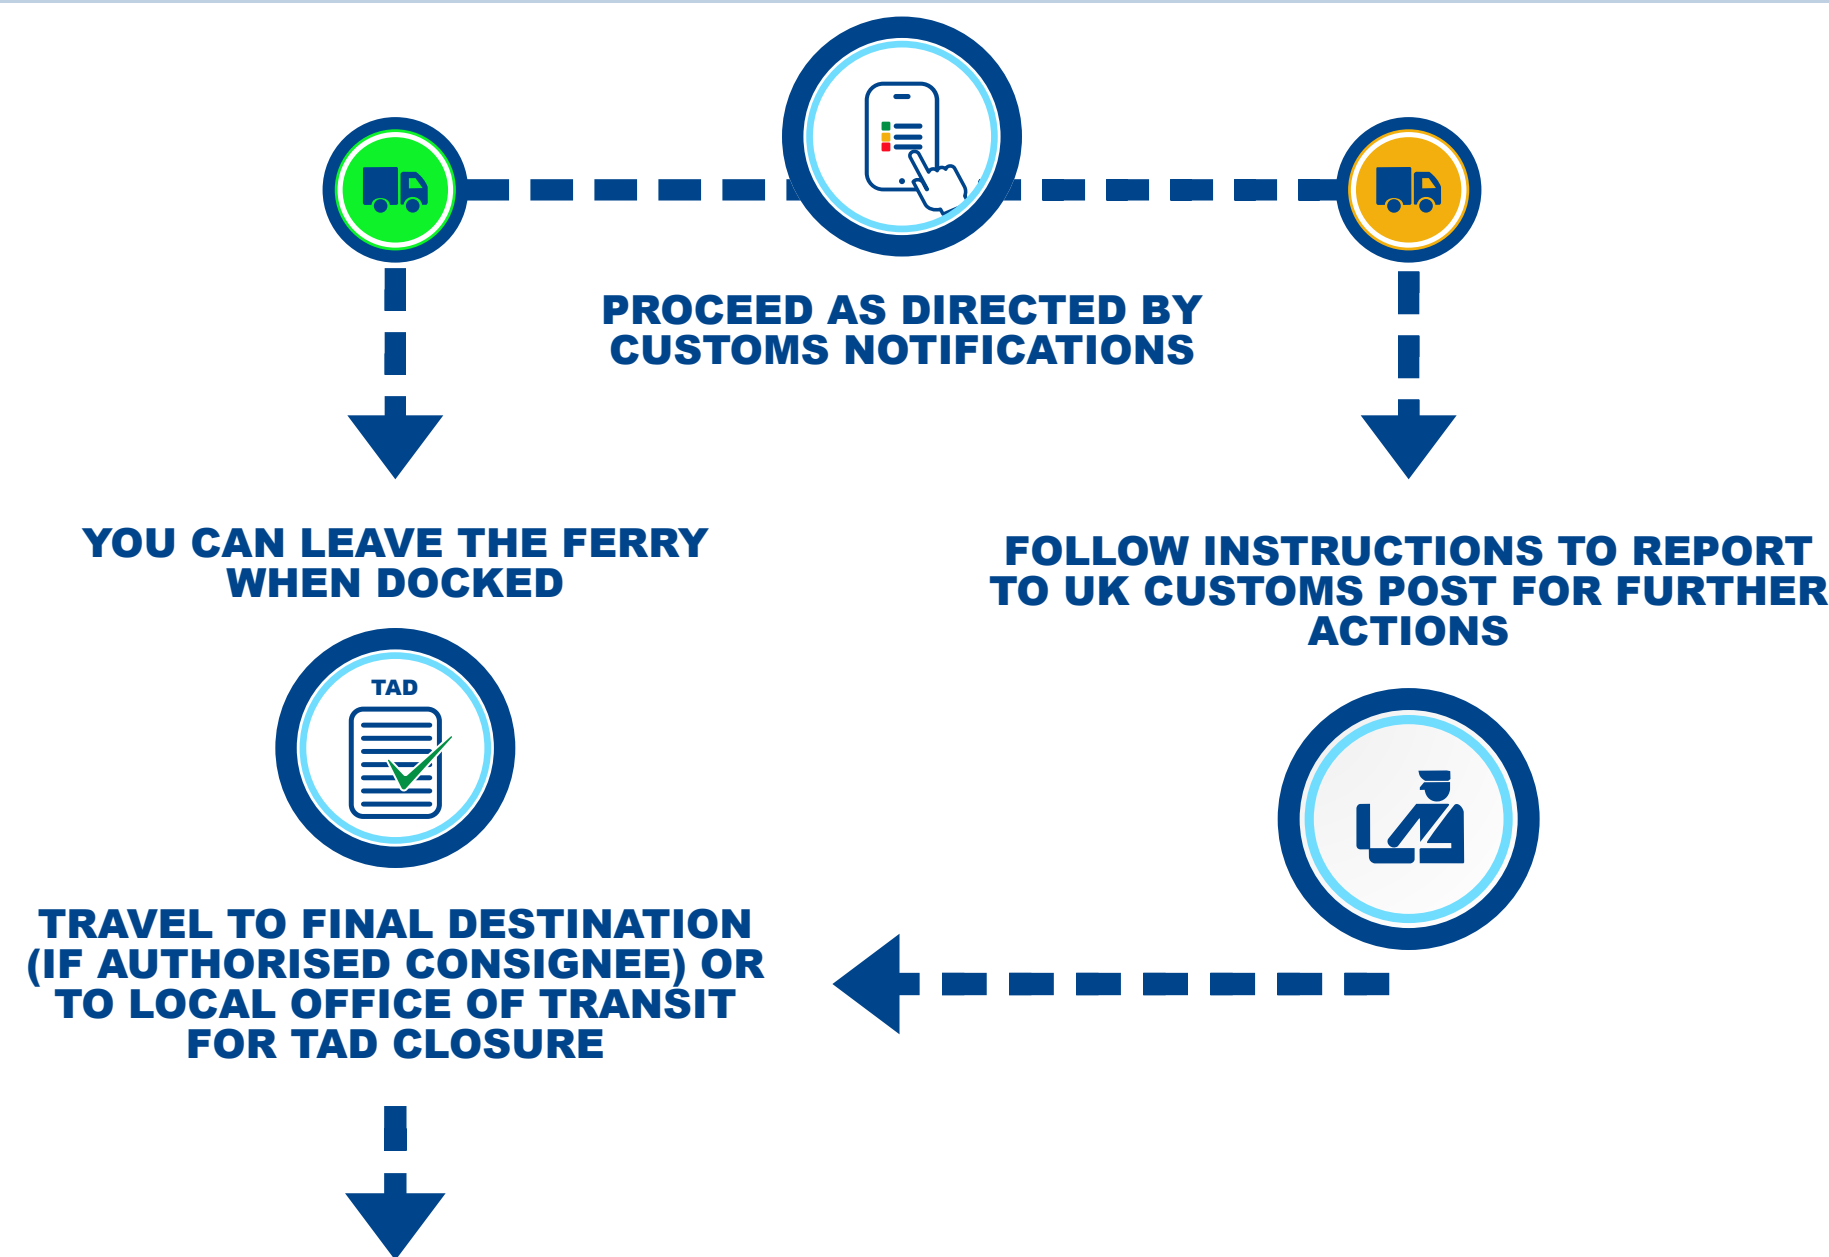

**BEFORE ARRIVAL**

YOU MUST HAVE:

**ON BOARD**

YOU MUST CHECK YOUR LOAD'S CUSTOMS STATUS:

ON SCREEN DISPLAYS

OR

VIA APP [m.portboulognecalais.fr](https://m.portboulognecalais.fr)

GREEN STATUS

ORANGE CUSTOMS STATUS

ORANGE SIVEP STATUS

**LEAVING THE PORT**

DEPENDING ON YOUR STATUS:

\* GVMS /GMR IS REQUIRED FROM 01/01/21 ON CONTROLLED GOODS & TRANSIT

VISIT [MOTIS.COM/BREXIT/HEALTHCERTS](https://MOTIS.COM/BREXIT/HEALTHCERTS) FOR MORE INFORMATION