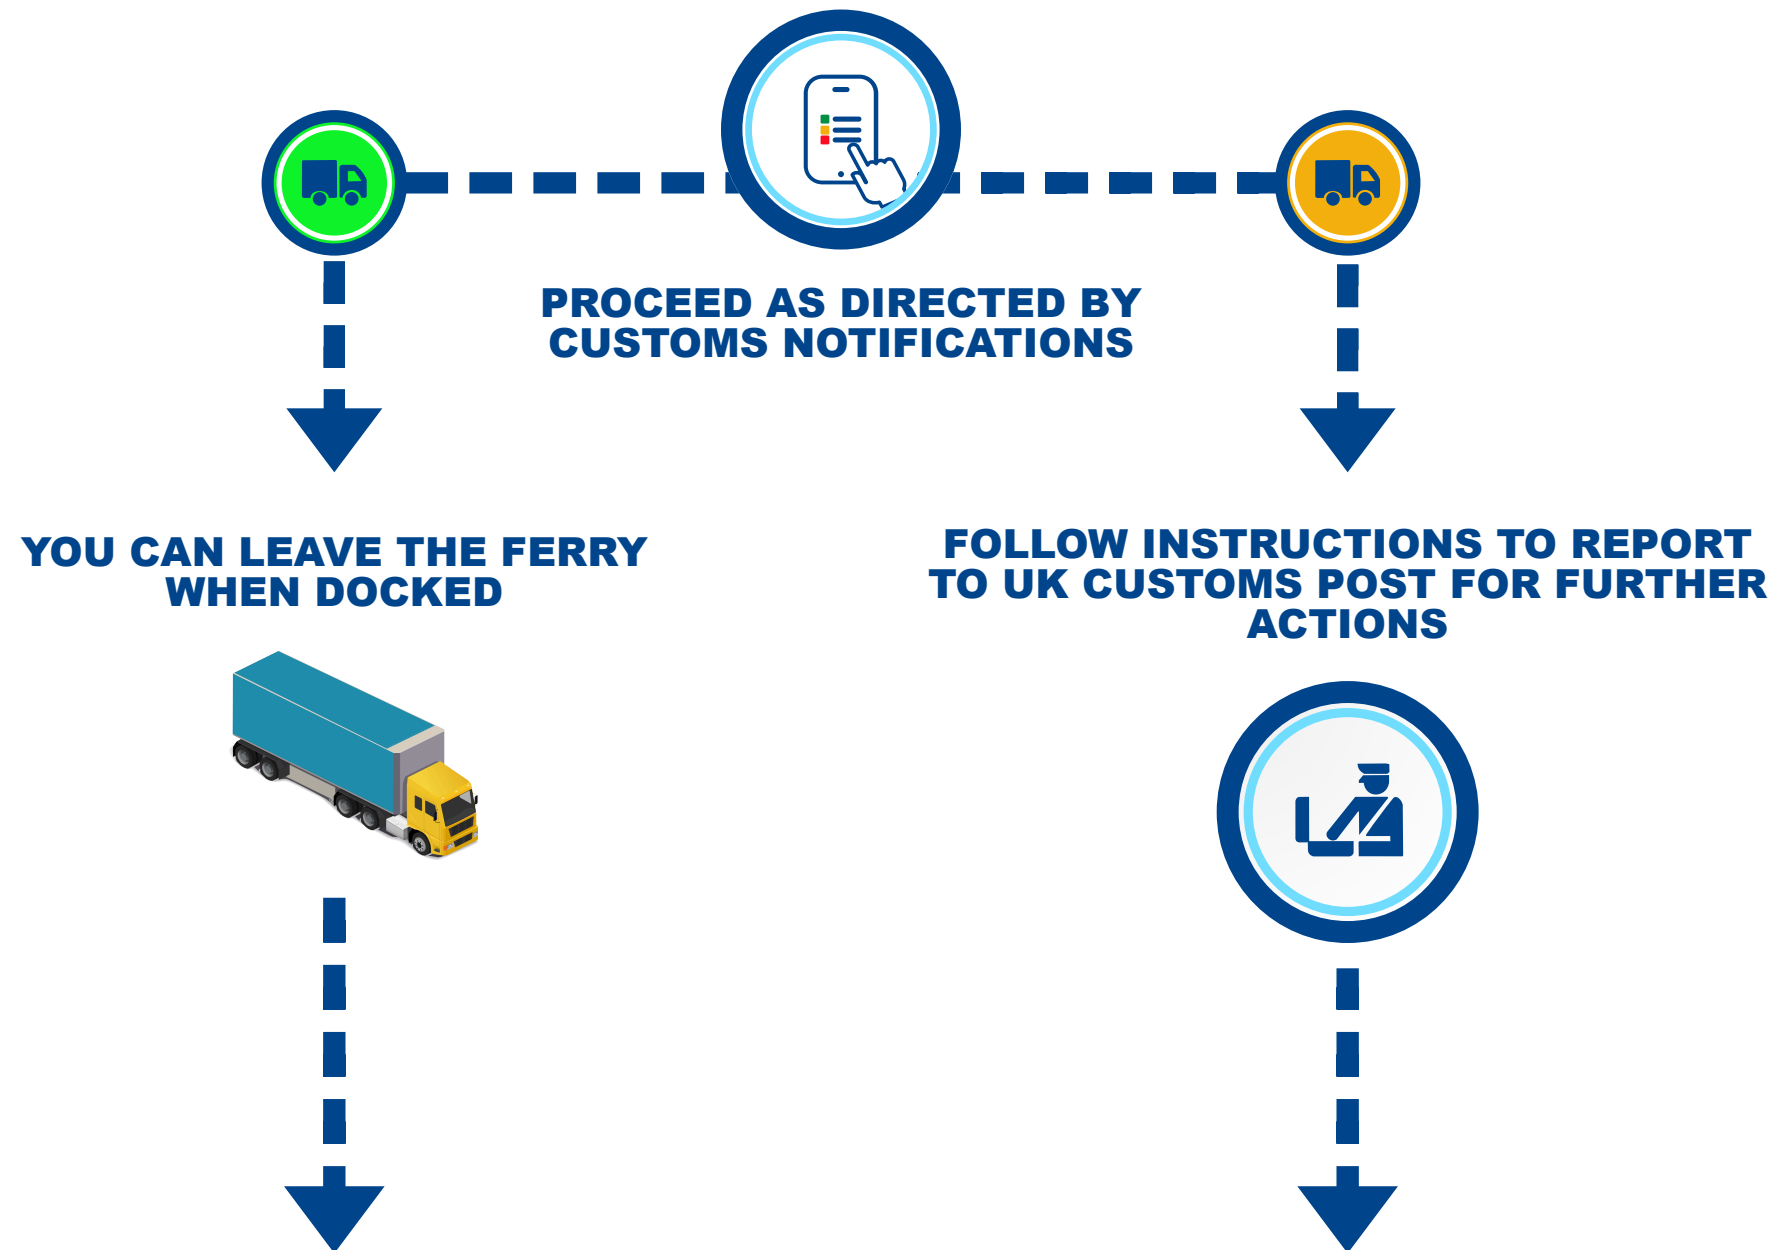

BEFORE ARRIVAL
YOU MUST HAVE:

ON BOARD

YOU MUST CHECK YOUR LOAD'S CUSTOMS STATUS:

CHECK APP FOR CUSTOMS STATUS

GREEN STATUS

ORANGE CUSTOMS STATUS

LEAVING THE PORT

DEPENDING ON YOUR STATUS:

*** GVMS /GMR IS REQUIRED FROM 01/01/21 ON CONTROLLED GOODS & TRANSIT**

VISIT [MOTIS.COM/BREXIT/HEALTHCERTS](https://www.motis.com/brexit/healthcerts) FOR MORE INFORMATION