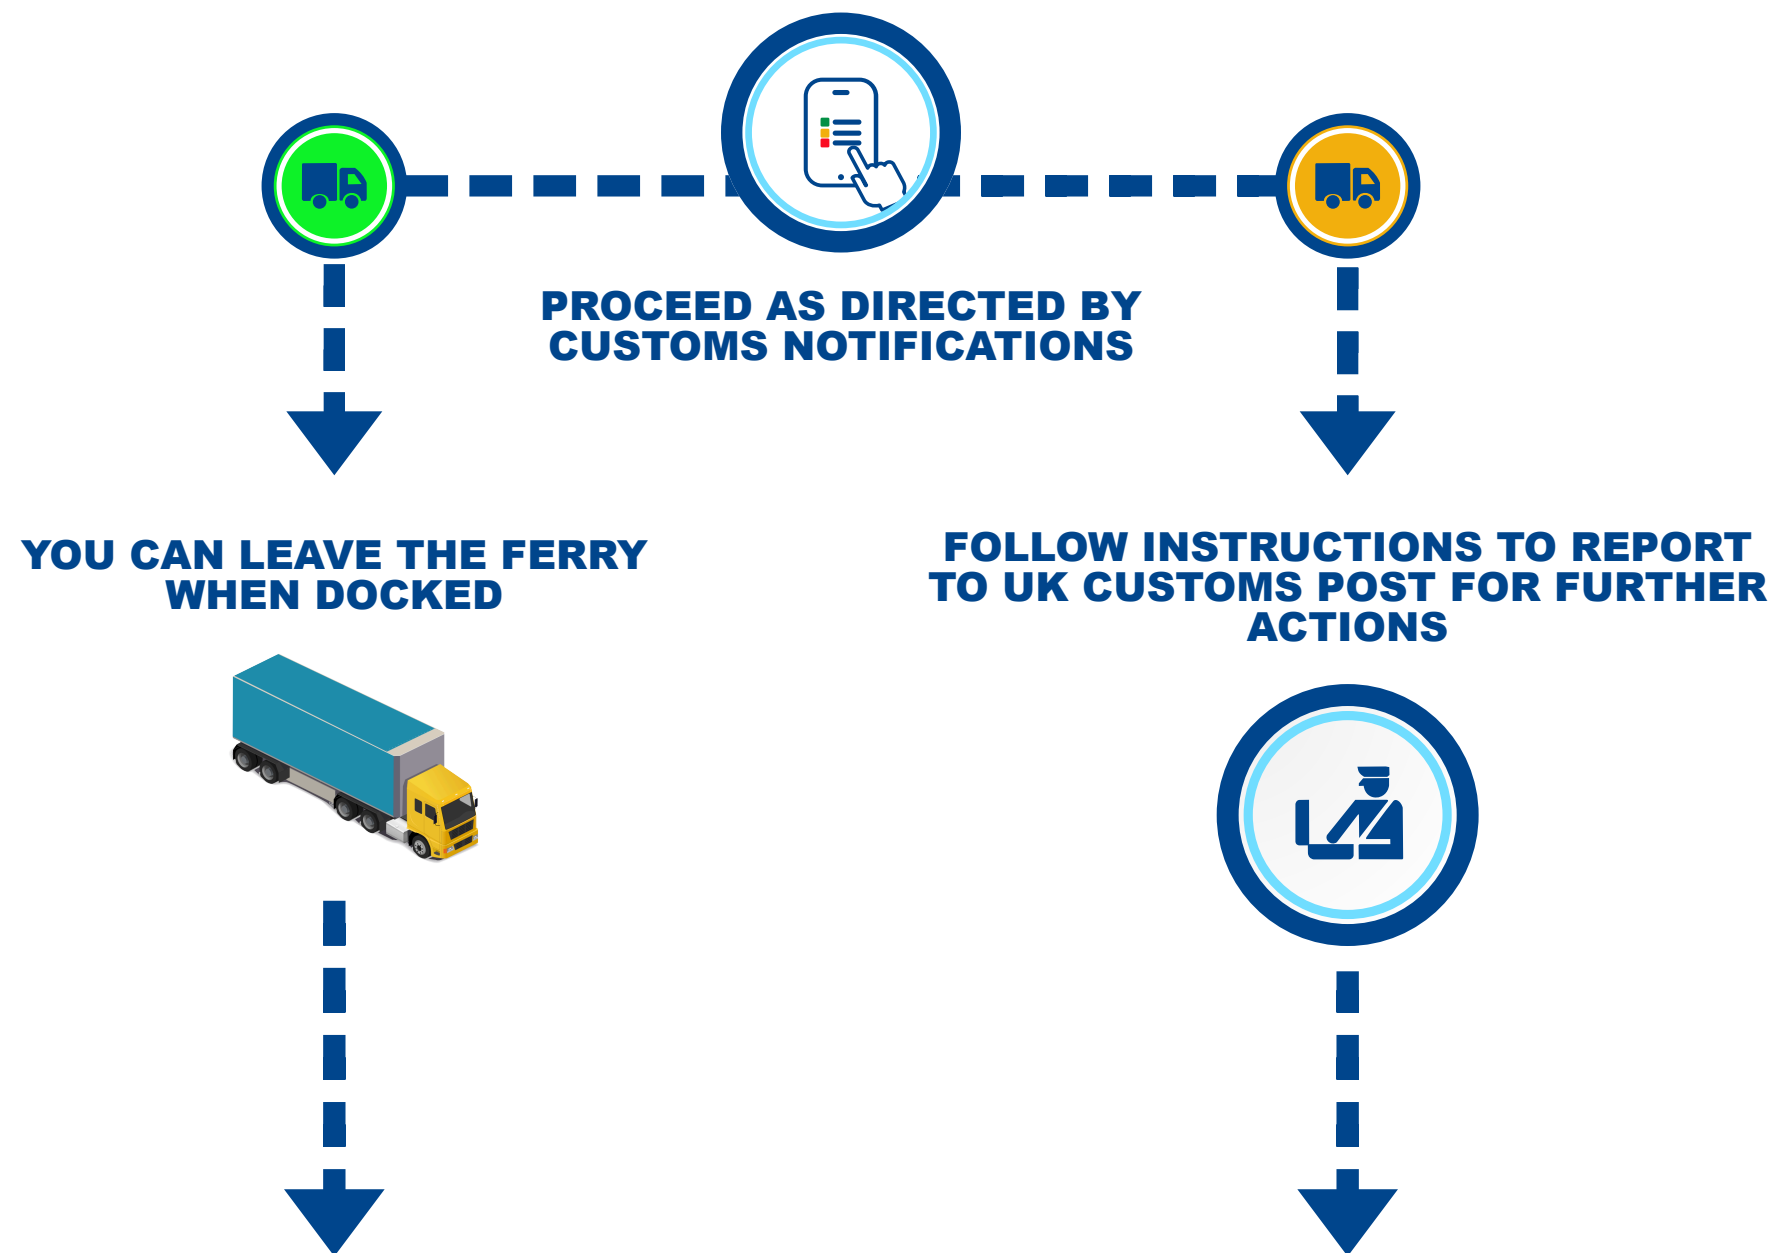

**BEFORE ARRIVAL**

YOU MUST HAVE:

**ON BOARD**

YOU MUST CHECK YOUR LOAD'S CUSTOMS STATUS:

CHECK APP FOR CUSTOMS STATUS

GREEN STATUS

ORANGE CUSTOMS STATUS

**LEAVING THE PORT**

DEPENDING ON YOUR STATUS:

\*  
**GVMS /GMR IS REQUIRED FROM 01/01/21 ON CONTROLLED GOODS & TRANSIT**  
 VISIT [MOTIS.COM/BREXIT/HEALTHCERTS](https://www.motis.com/brexit/healthcerts) FOR MORE INFORMATION