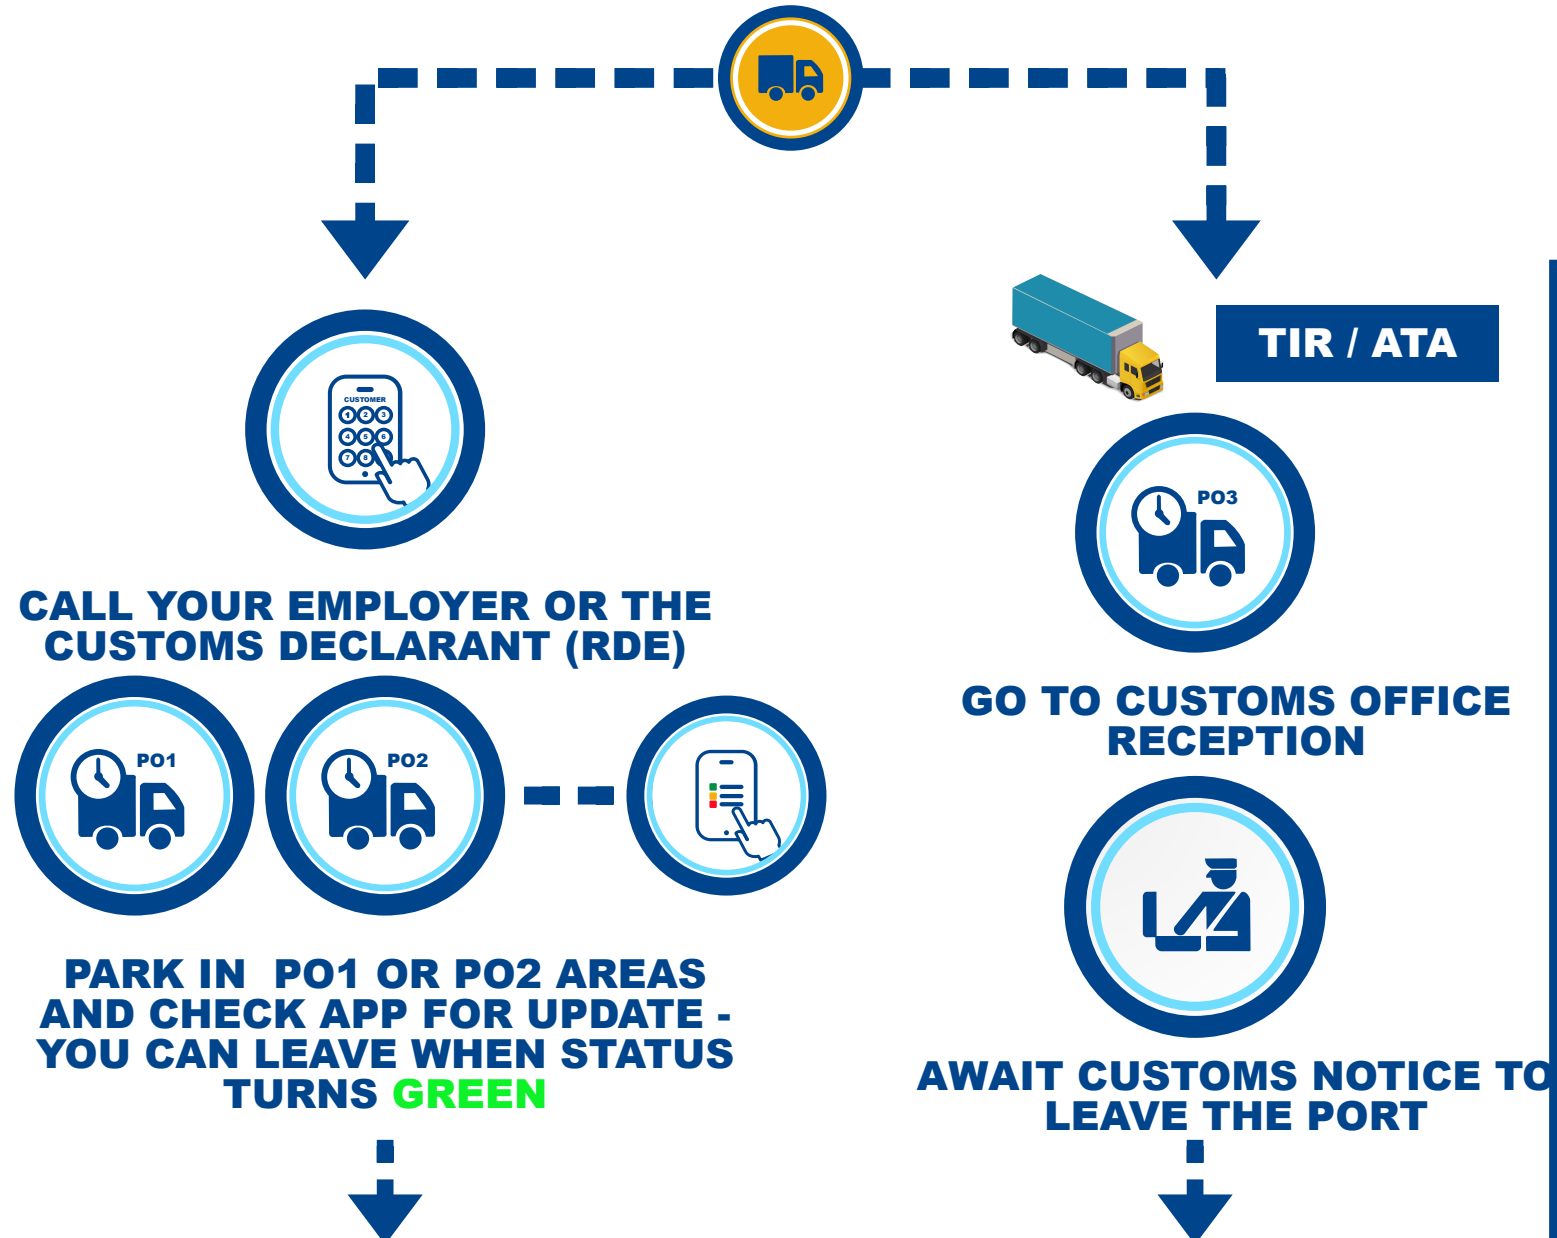

**BEFORE ARRIVAL**  
YOU MUST HAVE:

**ON BOARD**

YOU MUST CHECK YOUR LOAD'S CUSTOMS STATUS:

OR

ON SCREEN DISPLAYS

VIA APP [m.portboulognecalais.fr](http://m.portboulognecalais.fr)

GREEN STATUS

ORANGE CUSTOMS STATUS

ORANGE SIVEP STATUS

**LEAVING THE PORT**

DEPENDING ON YOUR STATUS:

\*  
GVMS /GMR IS REQUIRED FROM 01/01/21 ON CONTROLLED GOODS & TRANSIT  
VISIT [MOTIS.COM/BREXIT/HEALTHCERTS](http://MOTIS.COM/BREXIT/HEALTHCERTS) FOR MORE INFORMATION