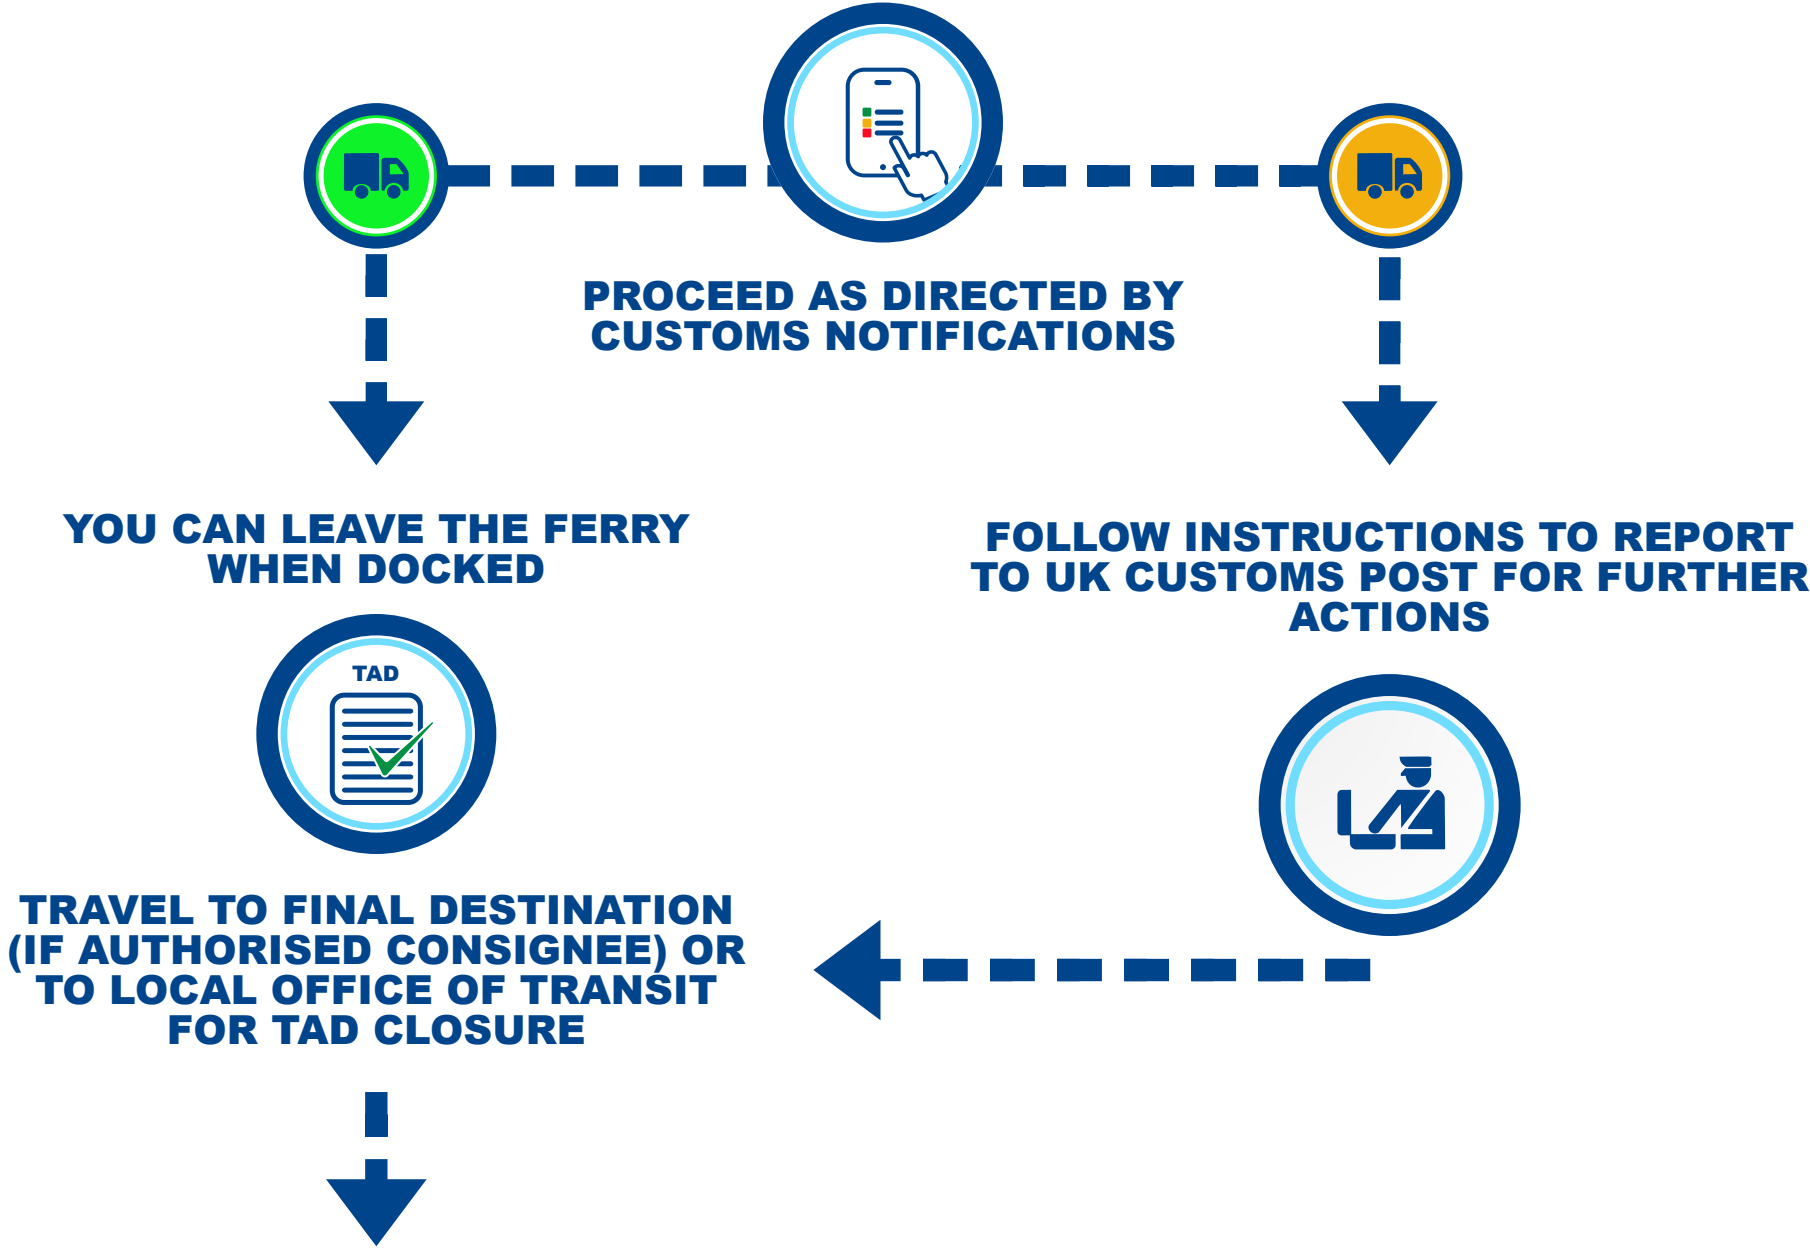

BEFORE ARRIVAL

YOU MUST HAVE:

ON BOARD

YOU MUST CHECK YOUR LOAD'S CUSTOMS STATUS:

CHECK APP FOR CUSTOMS STATUS

GREEN STATUS

ORANGE CUSTOMS STATUS

LEAVING THE PORT

DEPENDING ON YOUR STATUS:

*** GVMS /GMR IS REQUIRED FROM 01/01/21 ON CONTROLLED GOODS & TRANSIT**

VISIT [MOTIS.COM/BREXIT/HEALTHCERTS](https://www.motis.com/brexit/healthcerts) FOR MORE INFORMATION