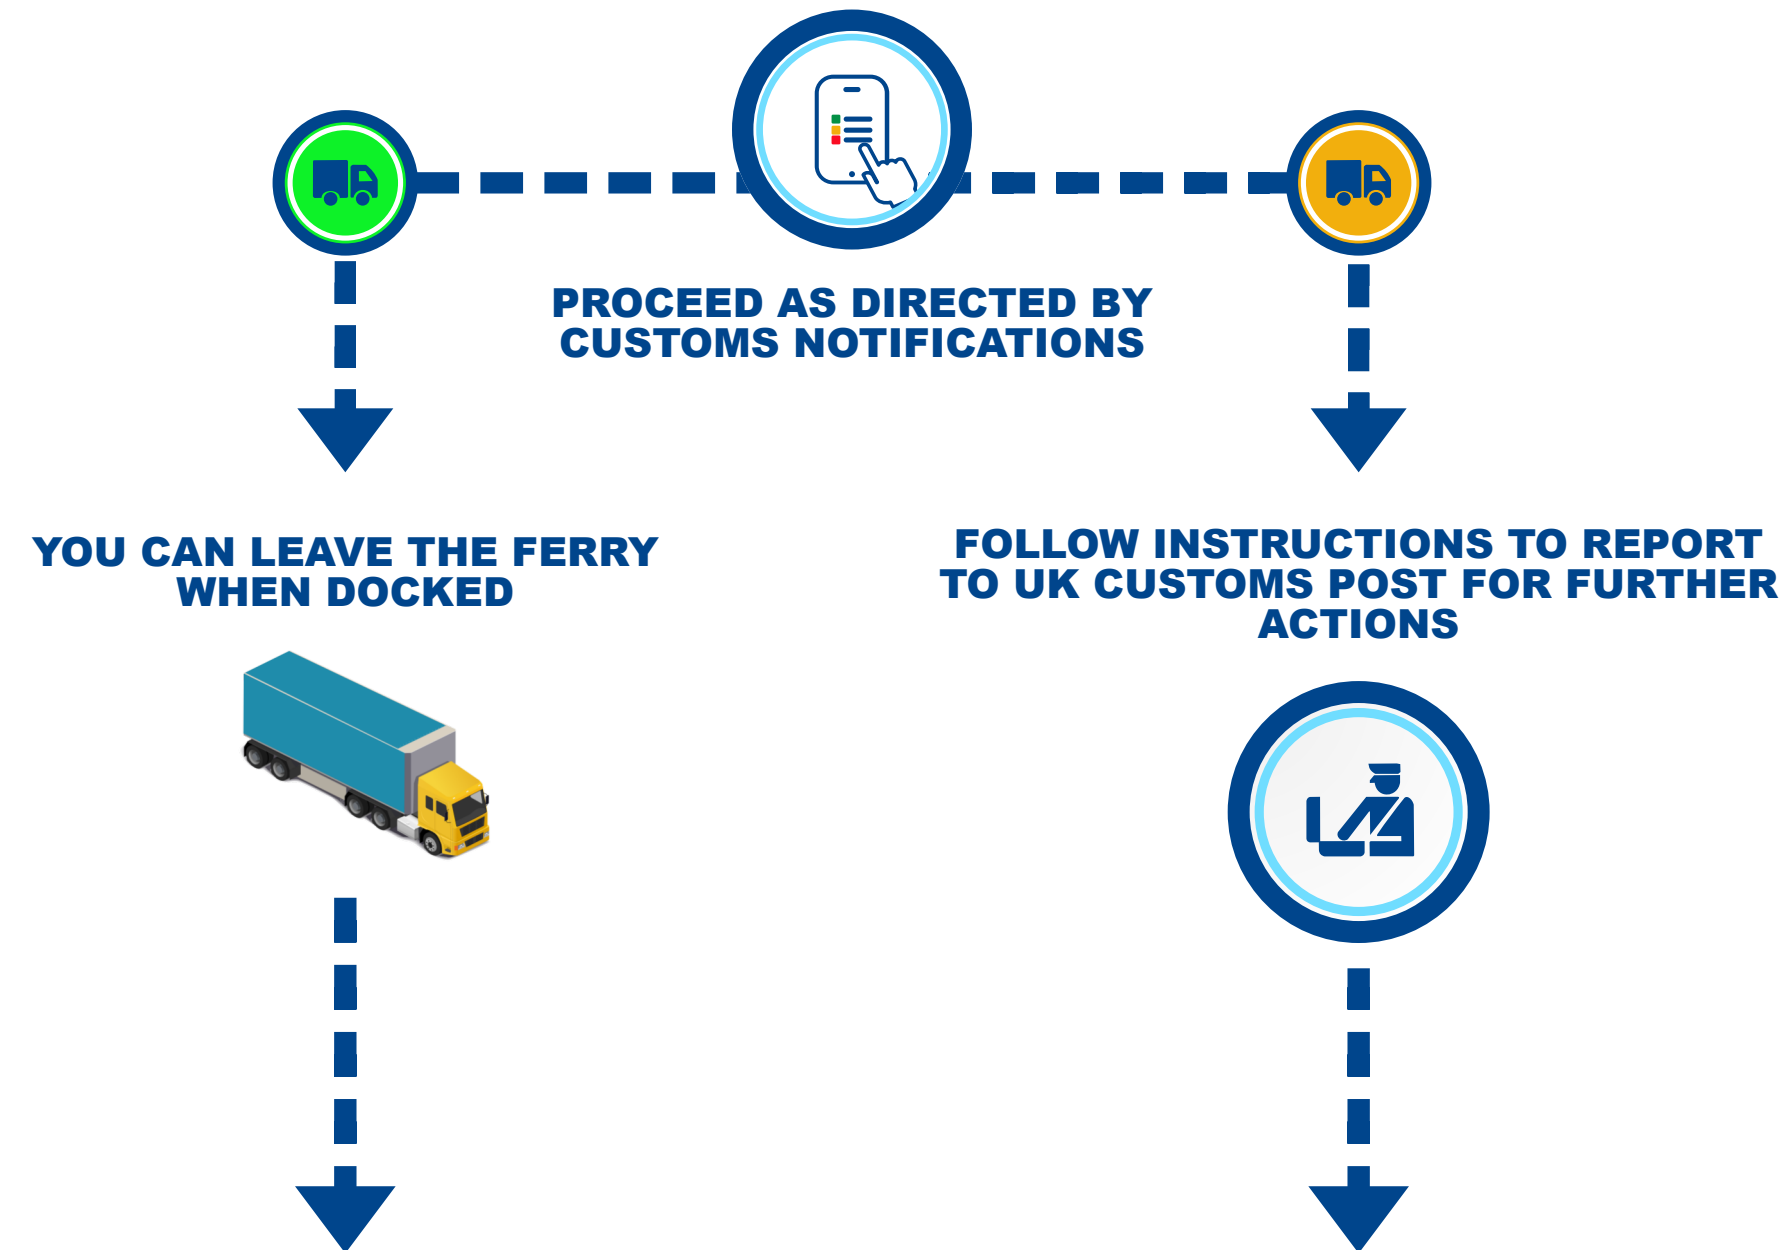

**BEFORE ARRIVAL**  
YOU MUST HAVE:

**ON BOARD**

YOU MUST CHECK YOUR LOAD'S CUSTOMS STATUS:

CHECK APP FOR CUSTOMS STATUS

GREEN STATUS

ORANGE CUSTOMS STATUS

**LEAVING THE PORT**

DEPENDING ON YOUR STATUS:

**\* GVMS /GMR IS REQUIRED FROM 01/01/21 ON CONTROLLED GOODS & TRANSIT**

VISIT [MOTIS.COM/BREXIT/HEALTHCERTS](https://www.motis.com/brexit/healthcerts) FOR MORE INFORMATION