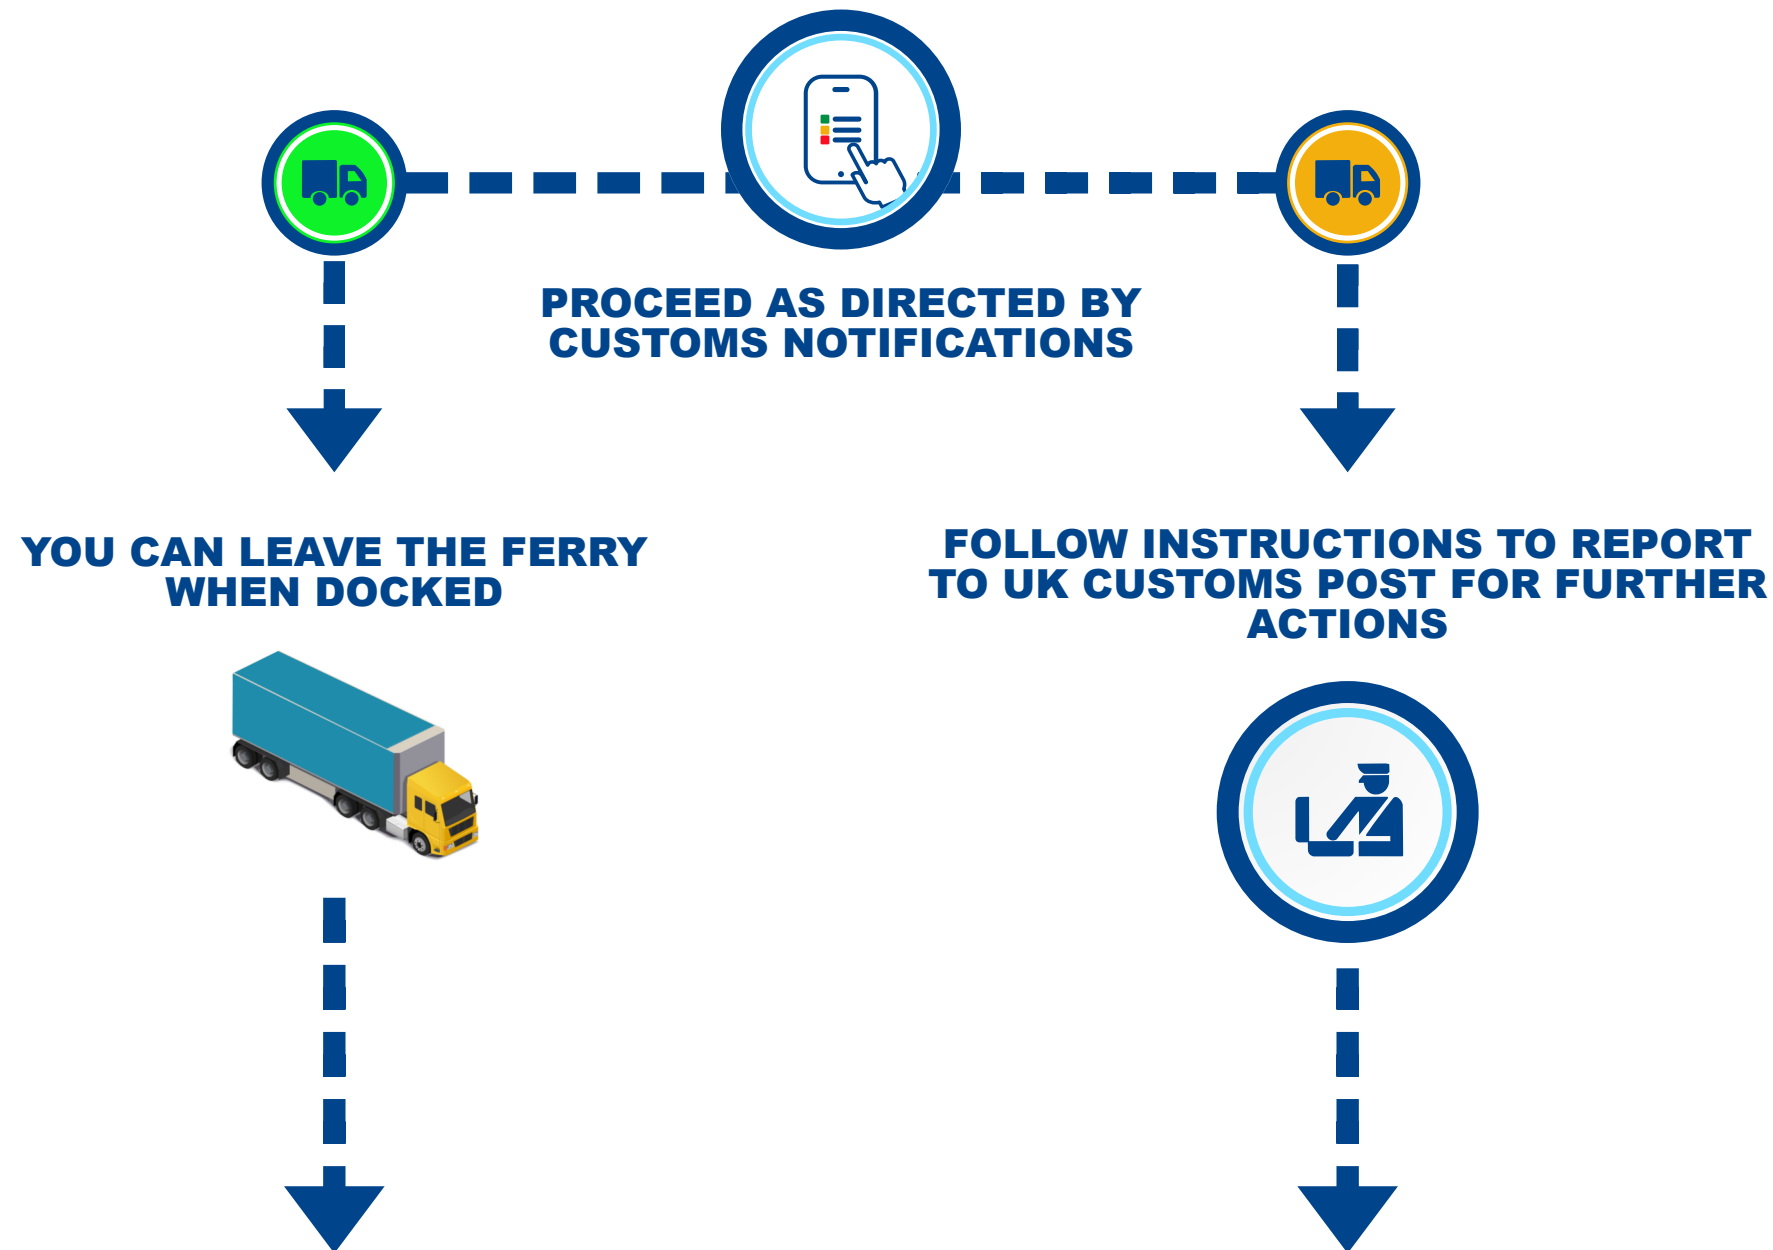

BEFORE ARRIVAL
YOU MUST HAVE:

ON BOARD

YOU MUST CHECK YOUR LOAD'S CUSTOMS STATUS:

CHECK APP FOR CUSTOMS STATUS

GREEN STATUS

ORANGE CUSTOMS STATUS

LEAVING THE PORT

DEPENDING ON YOUR STATUS:

*** GVMS /GMR IS REQUIRED FROM 01/01/21 ON CONTROLLED GOODS & TRANSIT**

VISIT [MOTIS.COM/BREXIT/HEALTHCERTS](https://www.motis.com/brexit/healthcerts) FOR MORE INFORMATION