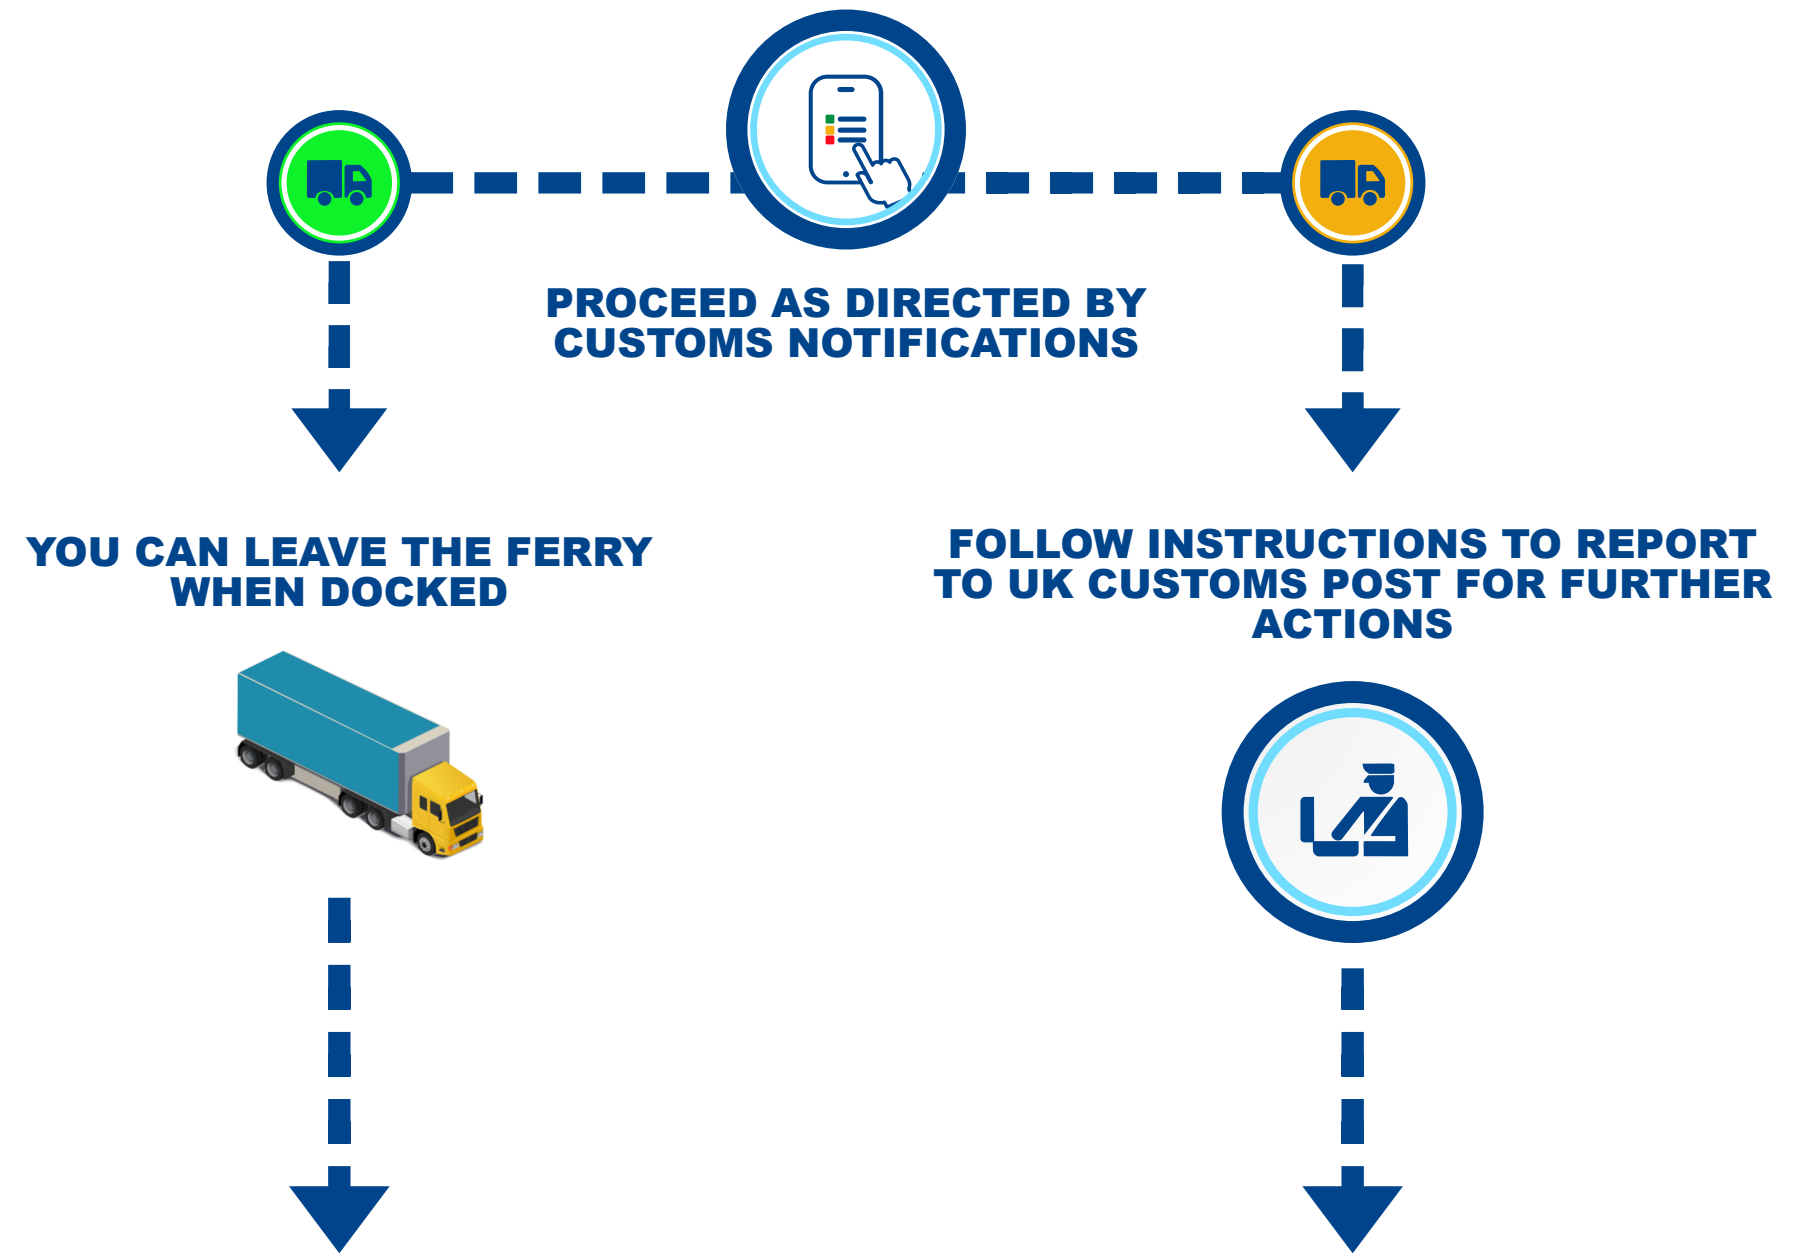

BEFORE ARRIVAL
YOU MUST HAVE:

ON BOARD

YOU MUST CHECK YOUR LOAD'S CUSTOMS STATUS:

CHECK APP FOR CUSTOMS STATUS

GREEN STATUS

ORANGE CUSTOMS STATUS

LEAVING THE PORT

DEPENDING ON YOUR STATUS:

*** GVMS /GMR IS REQUIRED FROM 01/01/21 ON CONTROLLED GOODS & TRANSIT**

VISIT [MOTIS.COM/BREXIT/HEALTHCERTS](https://www.motis.com/brexit/healthcerts) FOR MORE INFORMATION