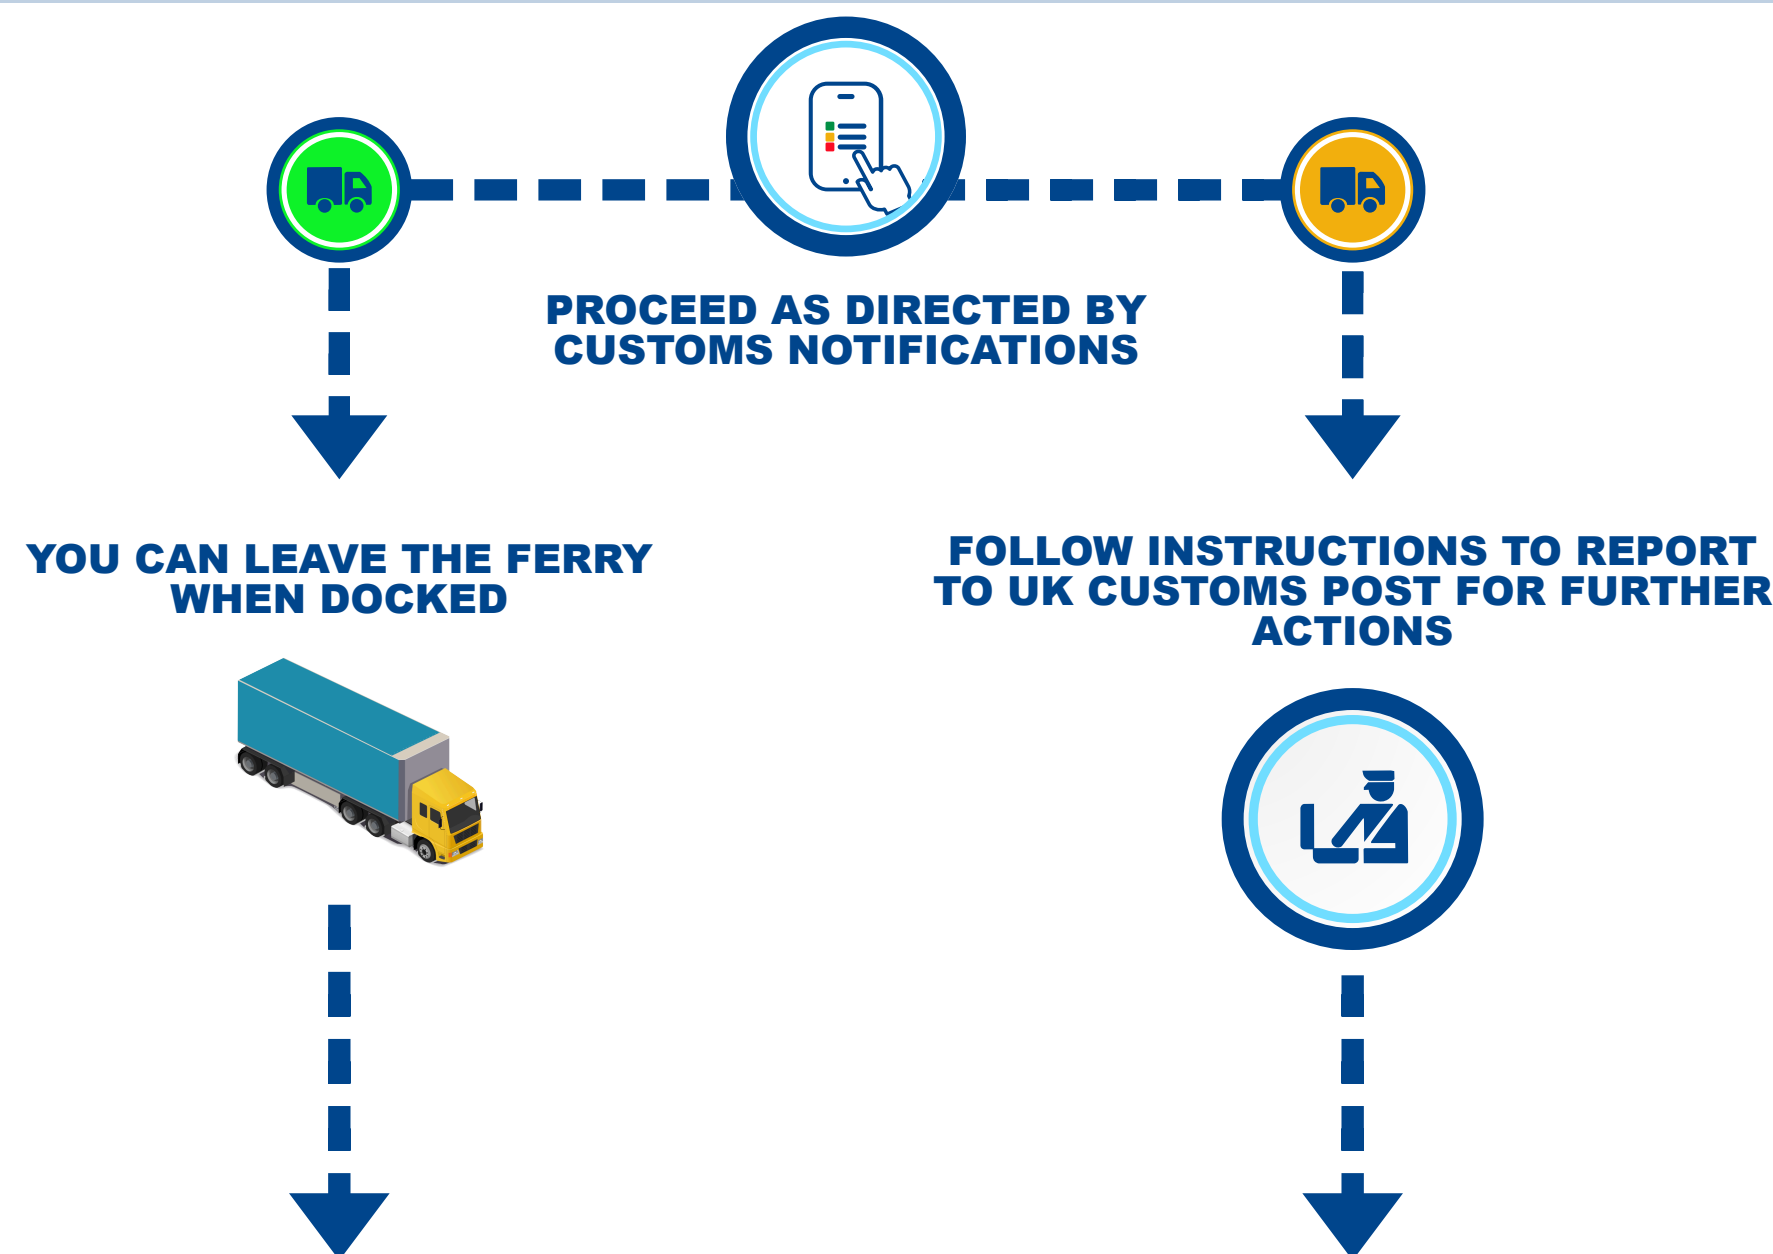

BEFORE ARRIVAL

YOU MUST HAVE:

ON BOARD

YOU MUST CHECK YOUR LOAD'S CUSTOMS STATUS:

CHECK APP FOR CUSTOMS STATUS

GREEN STATUS

ORANGE CUSTOMS STATUS

LEAVING THE PORT

DEPENDING ON YOUR STATUS:

*** GVMS /GMR IS REQUIRED FROM 01/01/23 ON CONTROLLED GOODS & TRANSIT**

VISIT [MOTIS.COM/BREXIT/HEALTHCERTS](https://www.motis.com/brexit/healthcerts) FOR MORE INFORMATION