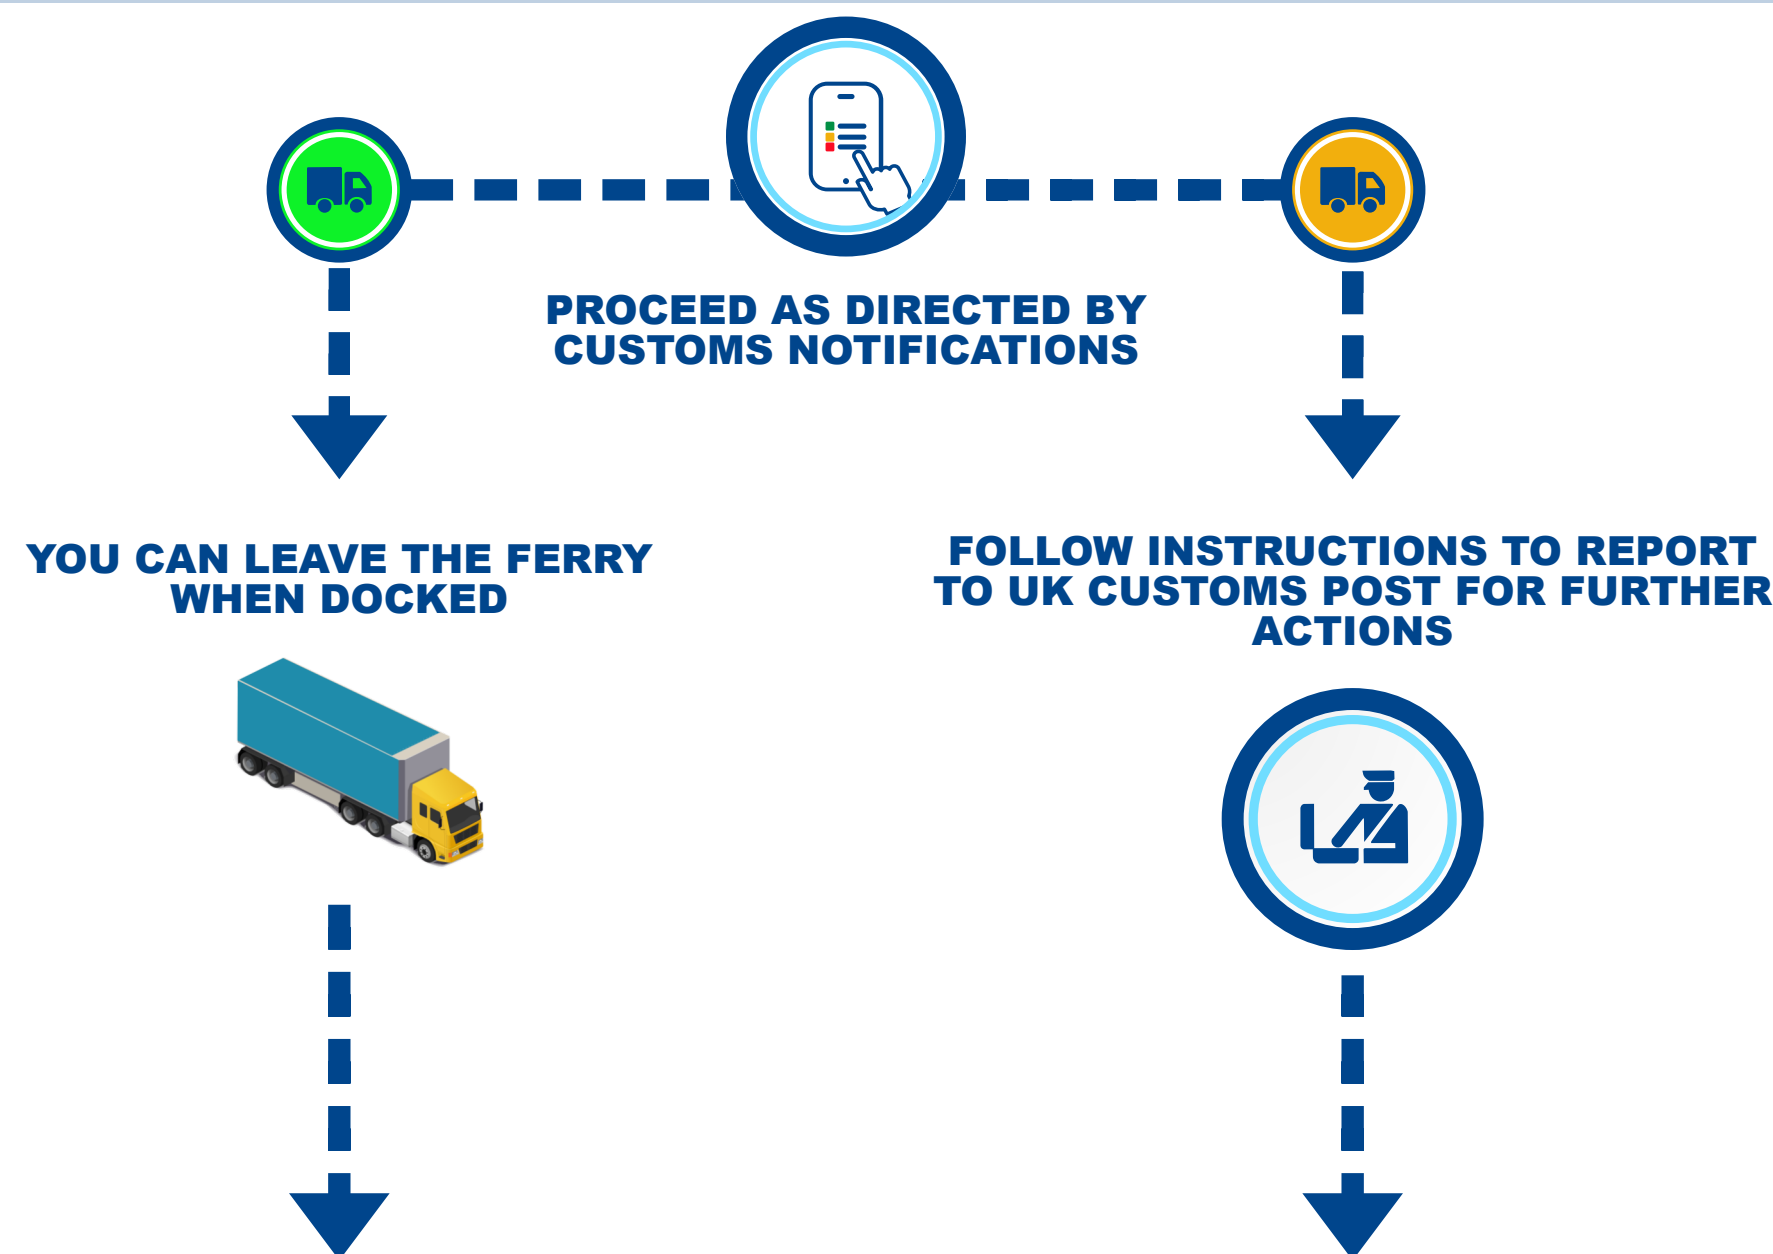

BEFORE ARRIVAL

YOU MUST HAVE:

ON BOARD

YOU MUST CHECK YOUR LOAD'S CUSTOMS STATUS:

CHECK APP FOR CUSTOMS STATUS

GREEN STATUS

ORANGE CUSTOMS STATUS

LEAVING THE PORT

DEPENDING ON YOUR STATUS:

*** GVMS /GMR IS REQUIRED FROM 01/01/21 ON CONTROLLED GOODS & TRANSIT**

VISIT [MOTIS.COM/BREXIT/HEALTHCERTS](https://www.motis.com/brexit/healthcerts) FOR MORE INFORMATION